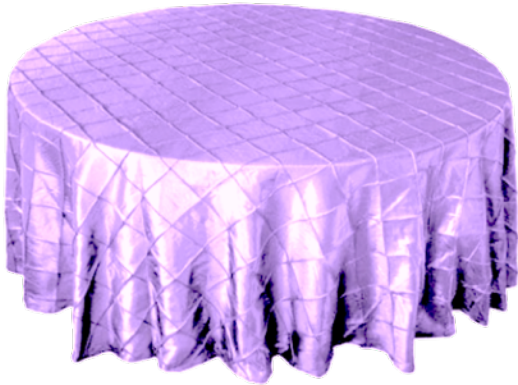

White*

Champagne

Blush

Tiffany

Eggplant

Navy

ALL ROUND LINENS ARE 132"

*ALSO IN RECTANGULAR

LINEN

PINTUCK

Purple

Plum

Royal

Lavender

Burnt Orange

Fuchsia

ALL ROUND LINENS ARE 132"

*ALSO IN RECTANGULAR

LINEN

L'AMOUR & SATIN

White L'Amour*

Ivory L'Amour*

Eggplant L'Amour

Burgundy L'Amour