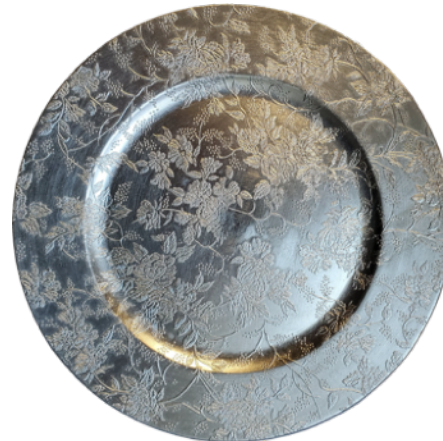

ACRYLIC CHARGERS

Designed to be both functional and fashionable, our acrylic chargers offer a sleek, polished look that complements a variety of table settings. Lightweight yet durable, they are perfect for casual gatherings or more formal occasions, providing a modern, chic touch to your dining display.

*LOW INVENTORY

EDERA