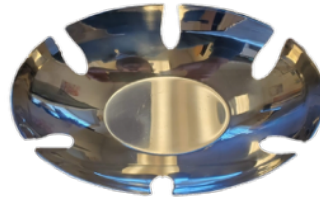

SILVER WIRE OVAL

12" x 3"

SILVER WIRE ROUND

8" x 2.5"

COPPER WIRE

14" x 7"

SILVER OVAL

11" x 3"