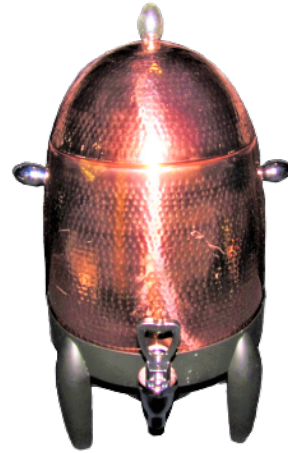

COPPER URN

50 cups