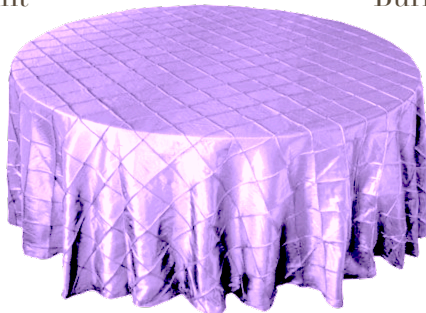

Champagne

Blush

Tiffany

Navy

Eggplant

Burnt Orange

Fuchsia

Plum

Lavender

Royal

Purple

ALL ROUND LINENS ARE 132"
*ALSO IN RECTANGULAR

LINEN

L'AMOUR & SATIN

White L'Amour*

Ivory L'Amour*

Eggplant L'Amour

Burgundy L'Amour

Blush L'Amour*

Ivory Satin

Gold Satin

Emerald Satin

ALL ROUND LINENS ARE 132"
*ALSO IN RECTANGULAR

LINEN TAFFETA