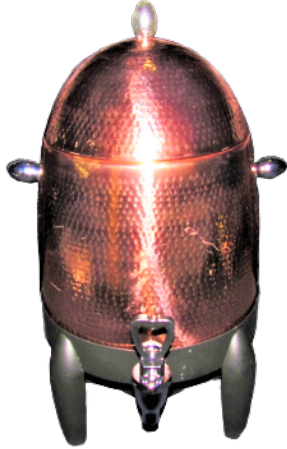

COPPER URN
$40.00 - 50 cups
COF005